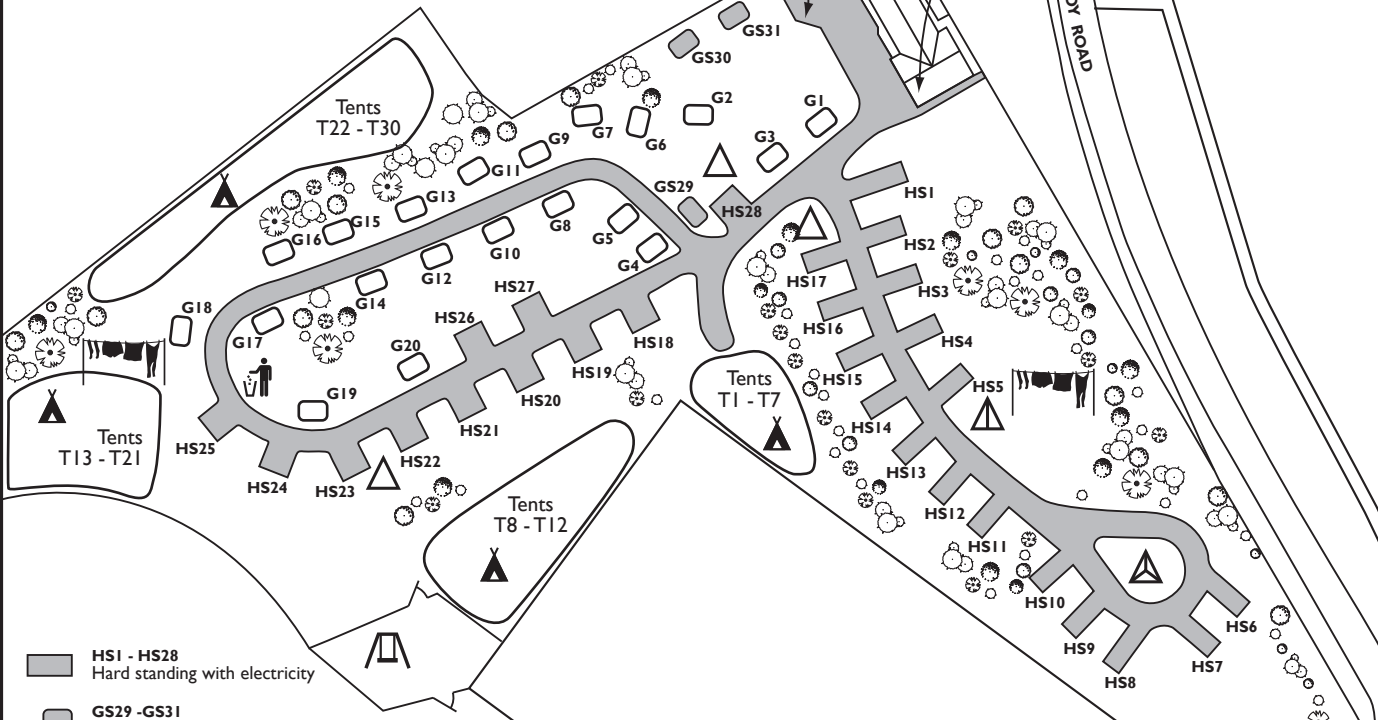

Pickaquoy

Camping and Caravan Site

Pitch Locations

Chemical toilet cleaning and waste points

Camp Site ENTRANCE

Warden's Office & late arrivals board

PICKAQUOY ROAD

-  **HS1 - HS28**
Hard standing with electricity
-  **GS29 - GS31**
Grass pitches with electricity
-  **G1 - G20**
Grass pitches with no electricity
-  Fire/Water/Refuse point
-  Fire/Water point
-  Fire point
-  Play Area

Main Reception
Please collect permits
and pitch numbers from here
during opening hours

Swimming Pool Development

Pickaquoy Centre